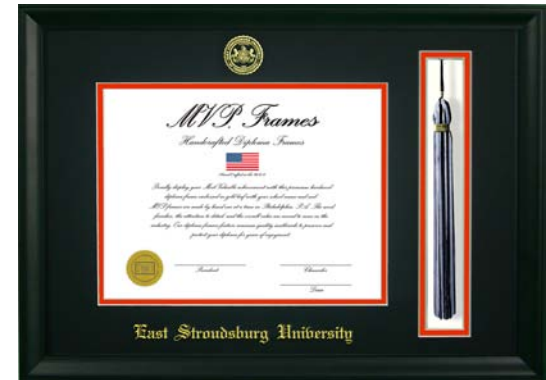

# East Stroudsburg University Bookstore Diploma Frames

New for this year is the MVP<sup>®</sup> Line of Diploma frames that offers our graduates unmatched quality and pricing.

This solid wood frame is finished in a rich high gloss cherry finish with fine gold accents inlaid into the frame. Museum quality matting is highlighted with a gold embossed school seal and an embossed school name.

**Cherry Gloss Gold Lip / Black Matte / Stamp Seal**

**Outer Frame Size: 20.5" x 23.5"**  
**Product code: 2537260 - \$79.99**

A classic satin cherry finish highlights this diploma frame. Features museum quality matting along with a gold embossed school seal and school name.

**Cherry Satin / Black Suede Matte / Stamp Seal**

**Outer Frame Size: 16.5" x 18.5"**  
**Product code: 2537279 - \$79.99**

This unique "shadow box" frame design allows you to showcase your graduation tassel alongside of your diploma. Presented in a classic satin black finish, embossed school seal and school name.