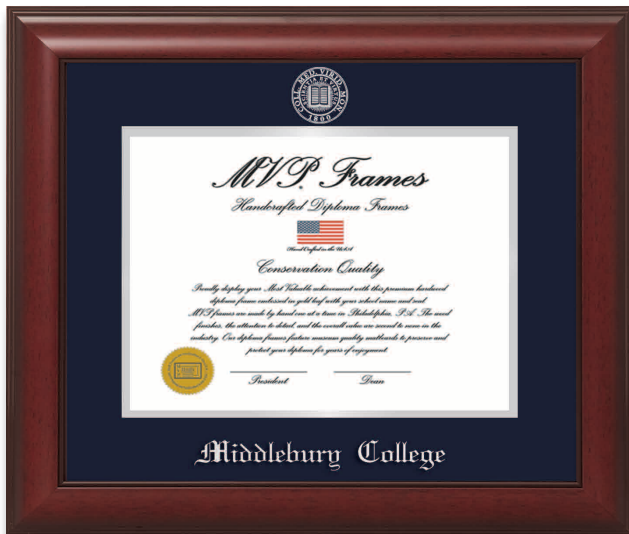

# Middlebury College Bookstore Diploma Frames

New for this year is the MVP<sup>®</sup> Line of Diploma Frames that offers our graduates unmatched quality and pricing

This solid wood diploma frame is set in a classic satin cherry finish. Conservation quality navy and silver matting is highlighted with a silver embossed school seal and a silver embossed school name.

**Cherry Satin / Navy & Silver Matting /  
Silver Stamp Seal  
Outer Frame Size: 18" x 16"  
Product Code: 2005314  
Price: \$89.95**

This solid wood diploma frame is set in a classic satin black finish with fine silver accents inlaid into the frame. Conservation quality black and silver matting is highlighted with a specially minted silver engraved school coin and a silver embossed school name.