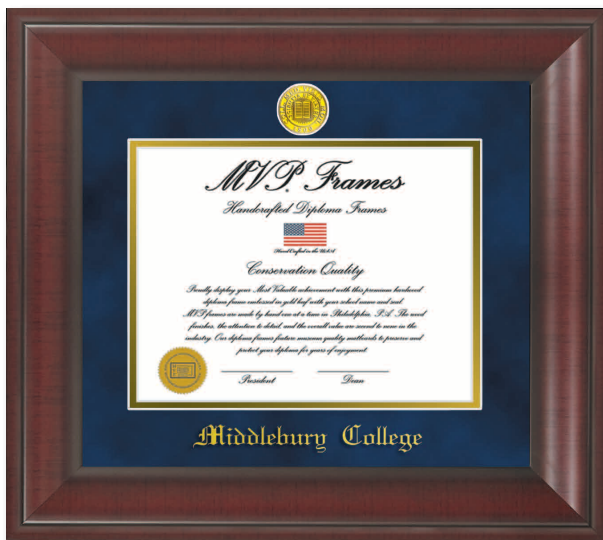

This solid wood diploma frame is set in this elegant wide profile frame made from 100% premium eco-friendly wood with a mahogany finish. Conservation quality navy suede and gold matting is highlighted with a specially minted gold engraved school coin and a gold embossed school name.

**Mahogany / Navy Suede & Gold Matting /
Gold Coin Seal
Outer Frame Size: 19.5" x 17.5"
Product Code: 2005316
Price: $139.95**