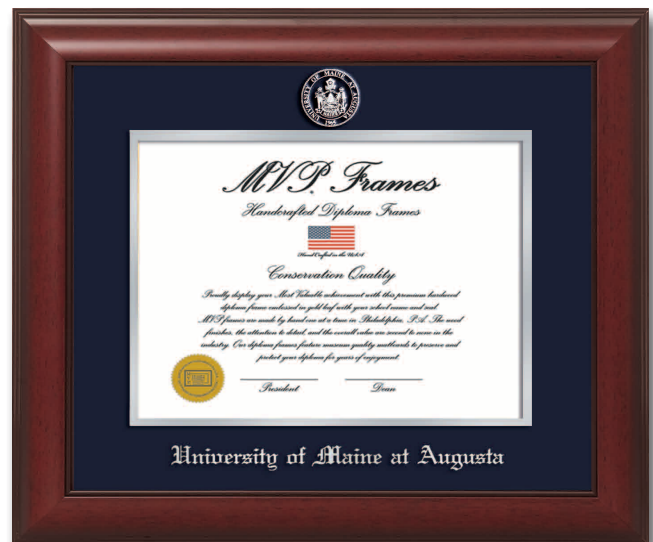

This solid wood diploma frame is set in a classic satin cherry finish. Conservation quality navy and silver matting is highlighted with a silver embossed school seal and a silver embossed school name.

Cherry Satin / Navy & Silver Matting / Silver Stamp Seal
Outer Frame Size: 18" x 16"
Product Code: 40000001381 Price: $69.99