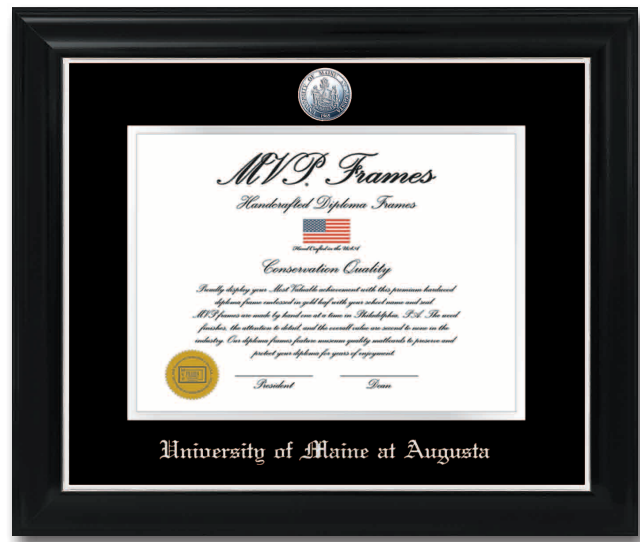

# University of Maine at Augusta Bookstore Diploma Frames

New for this year is the MVP® Line of Diploma Frames that offers our graduates unmatched quality and pricing

This solid wood diploma frame is set in a rich high gloss cherry finish with fine gold accents inlaid into the frame. Conservation quality navy and gold matting is highlighted with a special die-struck gold engraved school coin and a gold embossed school name.

**Cherry Gloss Gold Lip / Navy & Gold Matting / Gold Coin Seal**  
**Outer Frame Size: 18" x 16"**  
**Product Code: 40000001376 Price: \$79.99**

This solid wood diploma frame is set in a classic satin black finish with fine silver accents inlaid into the frame. Conservation quality black and silver matting is highlighted with a special die-struck silver engraved school coin and a silver embossed school name.